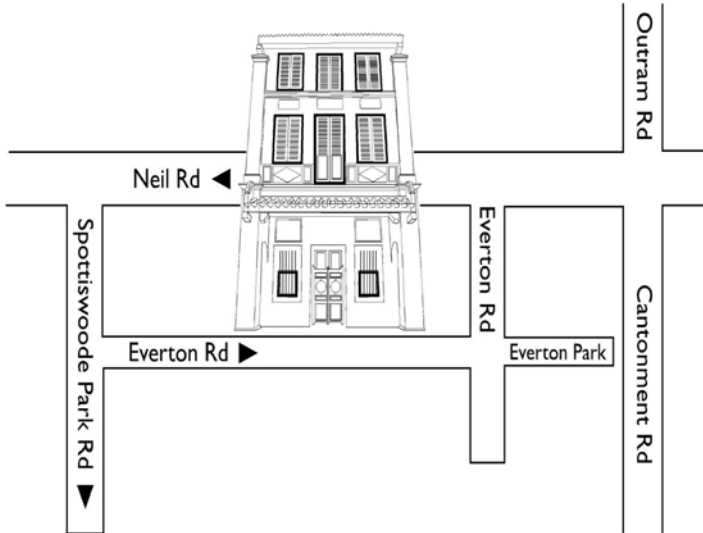

REDOT GALLERY

HOW TO FIND US

We are located within walking distance of the heritage listed Chinatown precinct in a restored 'Peranakan' shop house within the 'Blair Plain' conservation project.

Address : 11 Everton Road
Singapore
089367

Taxi : Address above, tell them off Spottiswoode Park, adjacent to
Everton Park HDB Estate.

Nearest Tube : Outram Station or China Town Station, it's a 5 and 10min walk
respectively.

Gallery Hours

Tuesday-Saturday: 12pm-7pm
Sunday/Monday/Public Holiday
Open by appointment